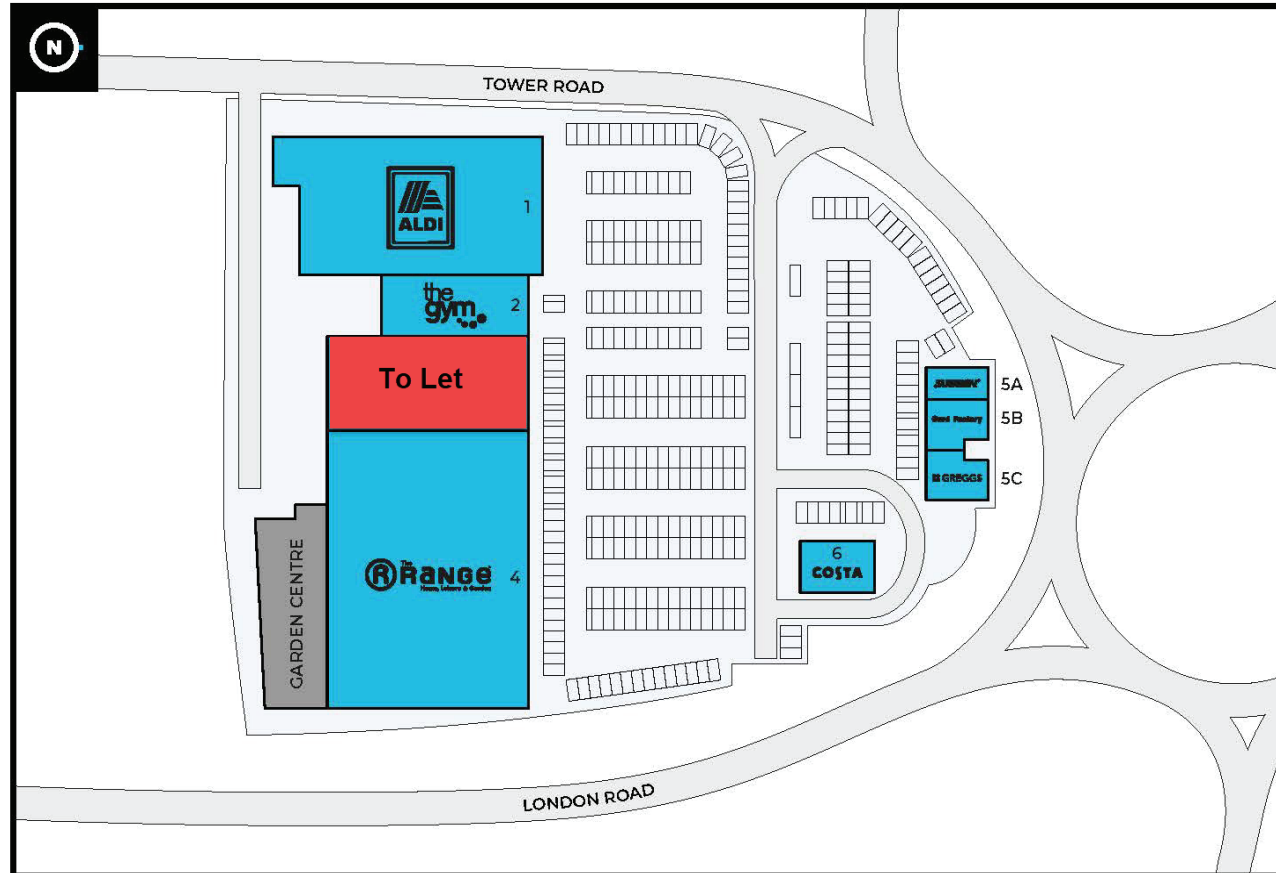

LOWESTOFT - GATEWAY RETAIL PARK

FORMER POUNDSTRETCHER

Unit To Let

10,000 sq ft

For further details contact:

Andrew Collier

07793 808527

andrew@HLRE.co.uk